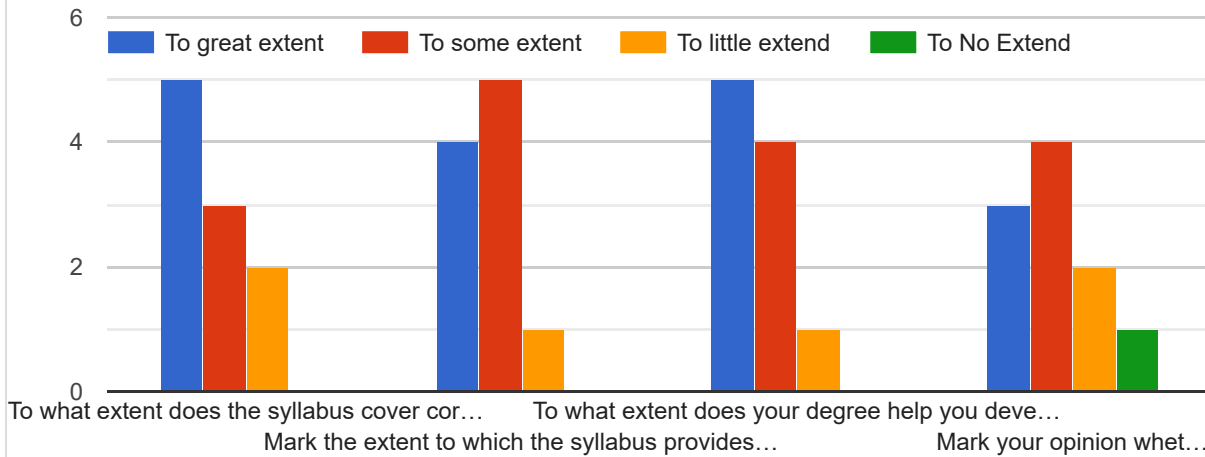

ALUMNI CURRICULUM FEEDBACK 2022-2023: SHILLONG COMMERCE COLLEGE

10 responses

[Publish analytics](#)

Please indicate your personal experiences for each questions:

 Copy

How often do you think the syllabi are required to regularly updated?

 Copy

10 responses

Any other Suggestions

10 responses

No

Everything good

No Suggestion

Syllabus should include partial situation based questions